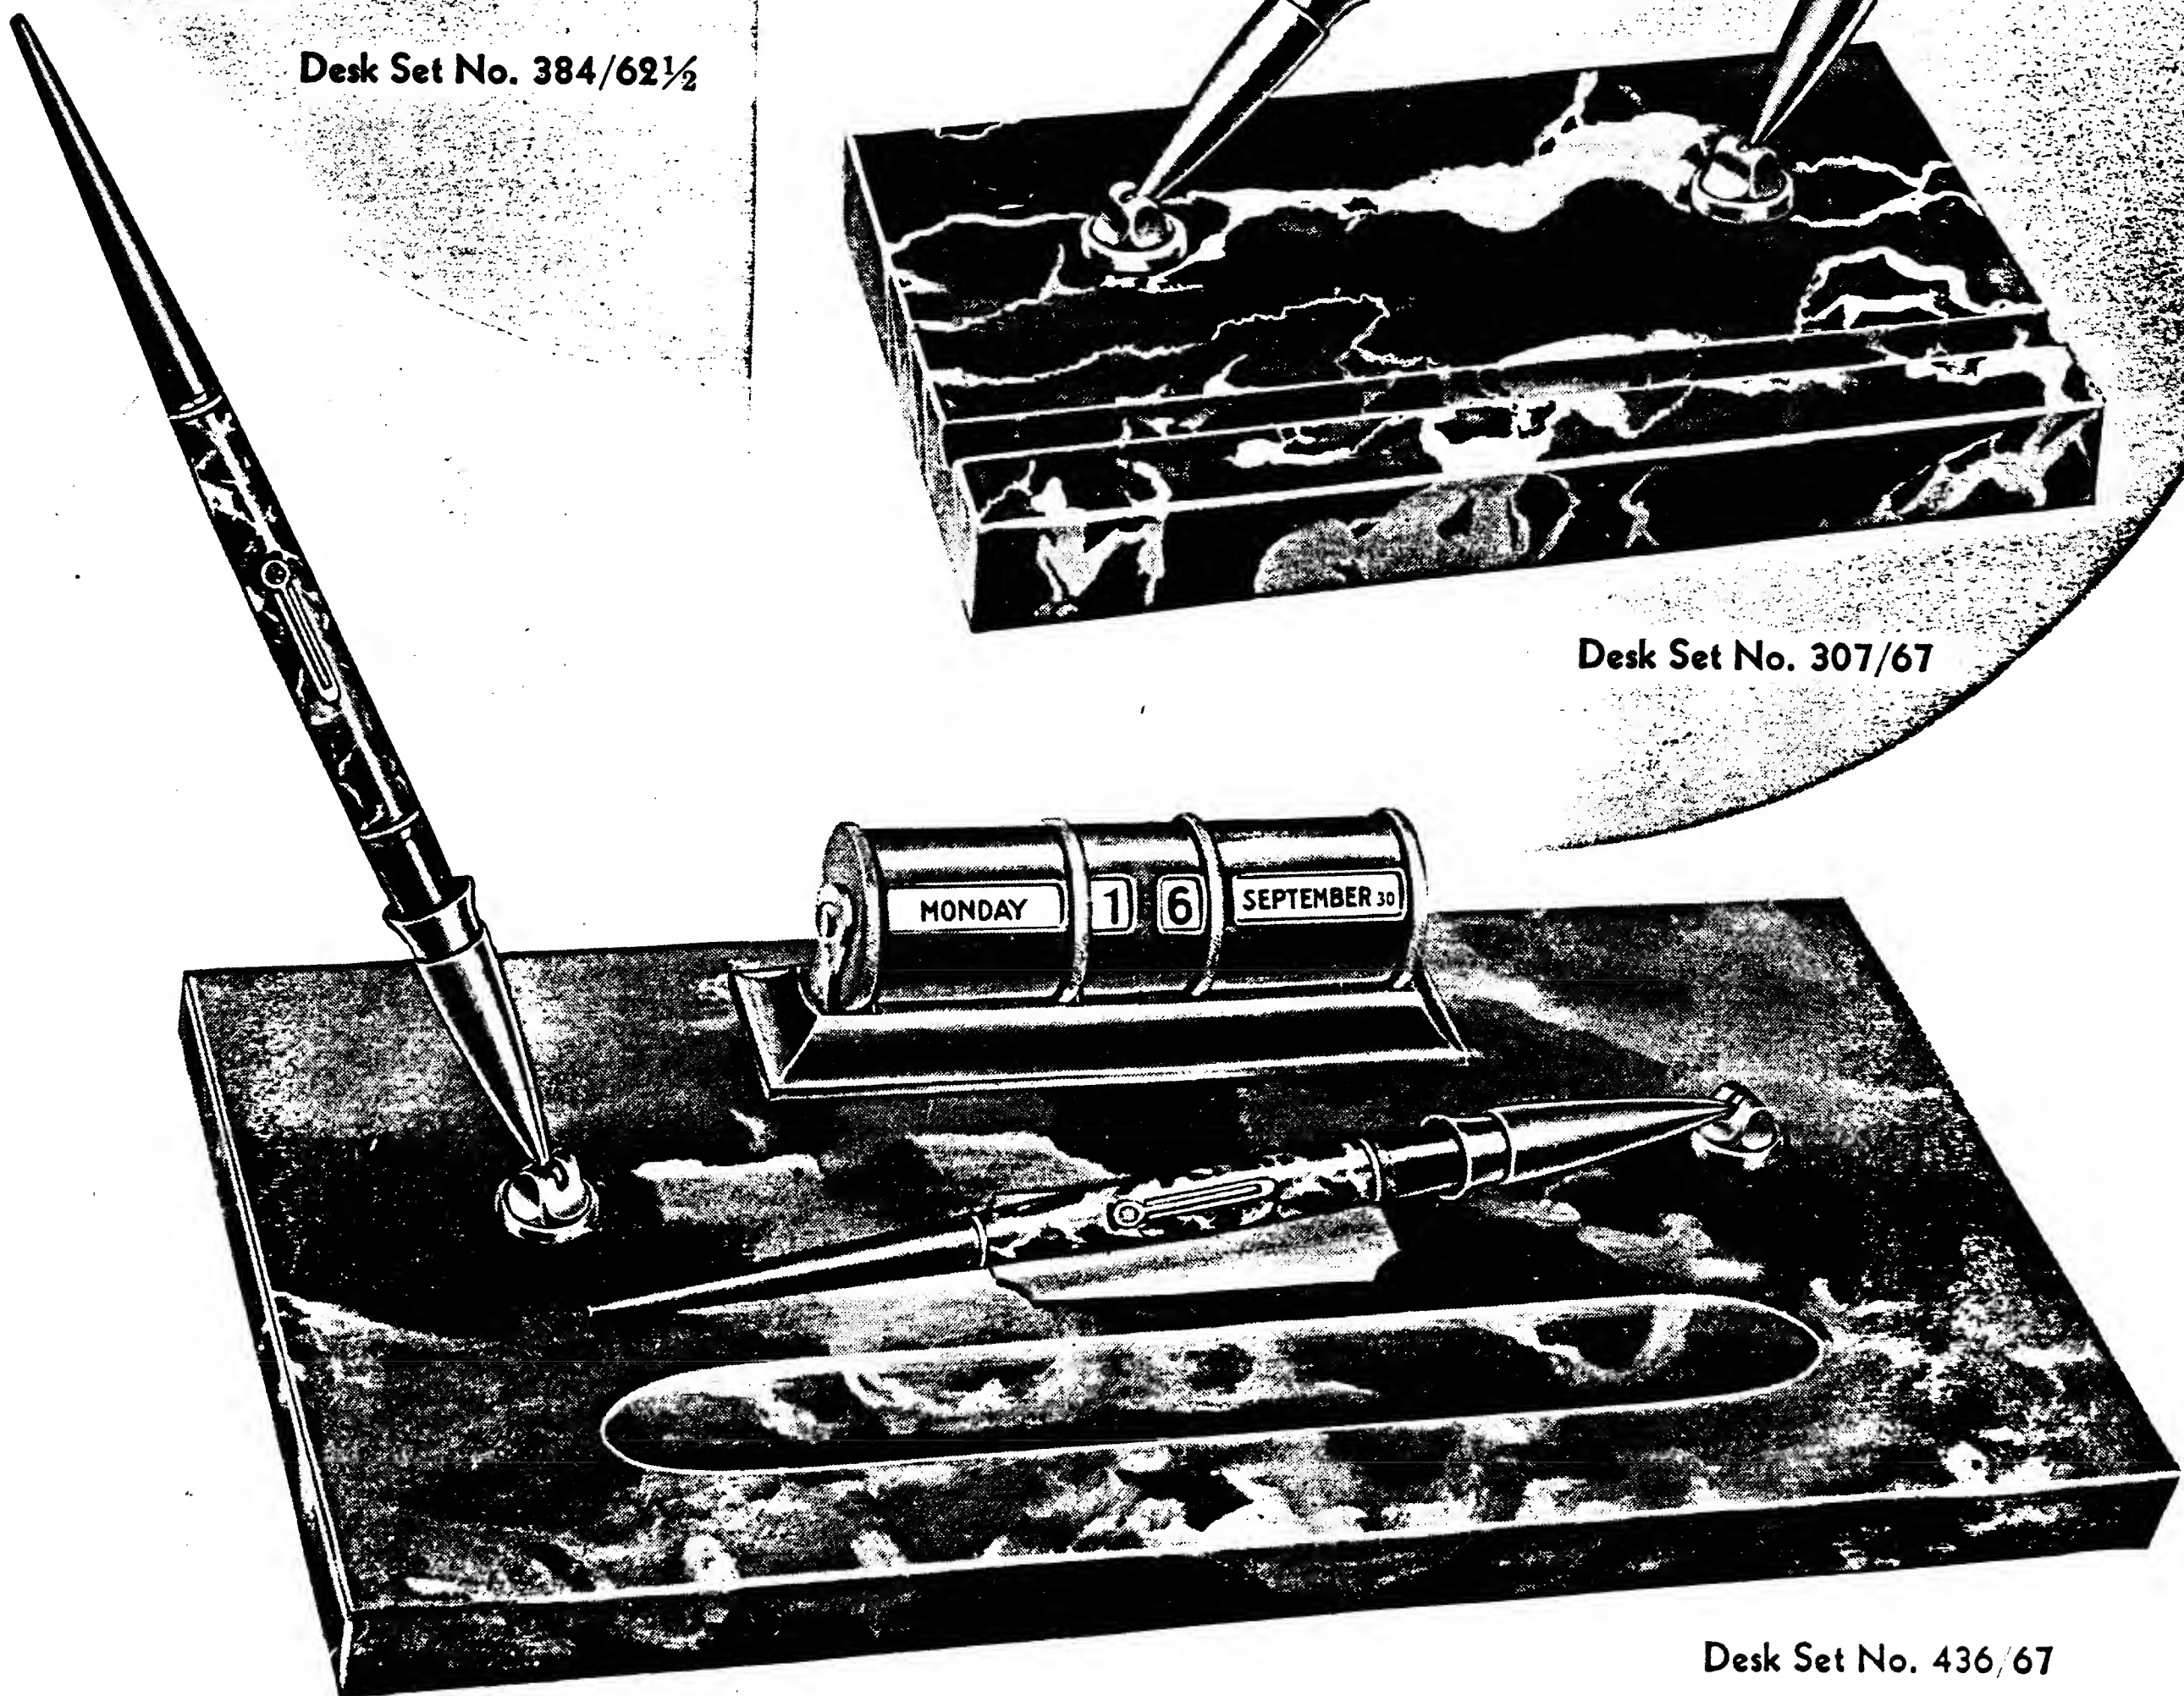

Desk Set No. 436/67