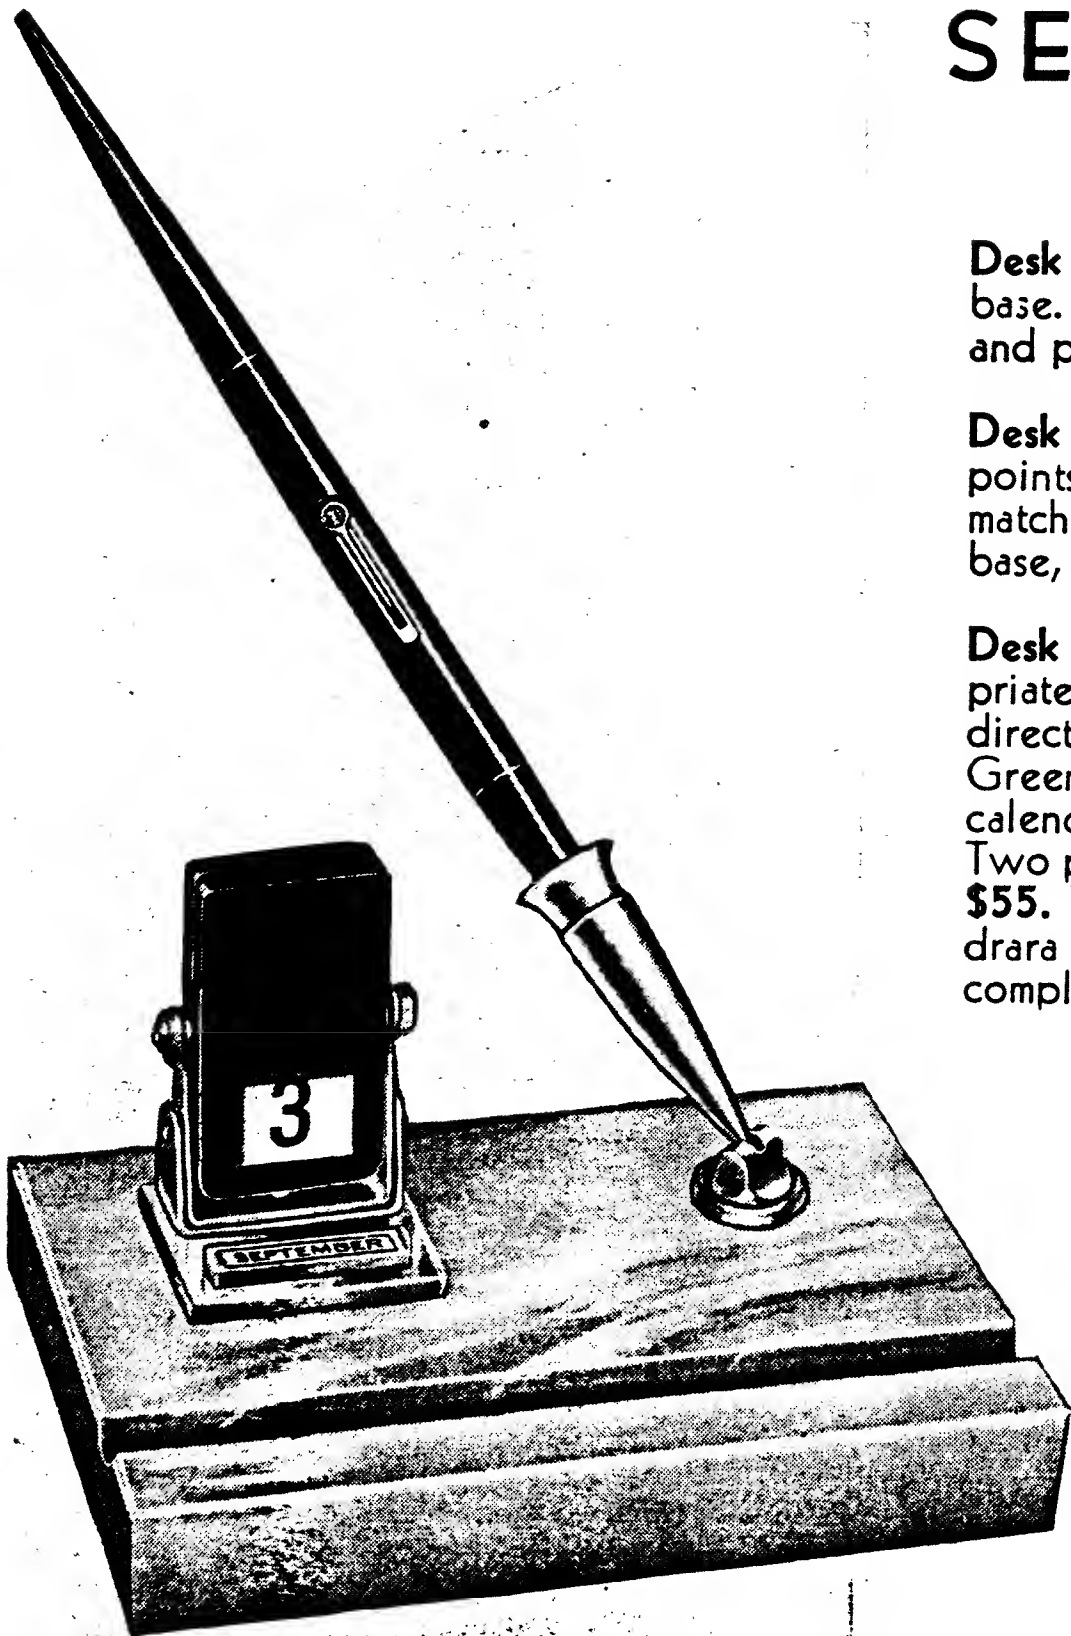

SETS APPROPRIATE FOR ALL

Desk Set No. 384/62½. Another useful perpetual calendar set—but with a slightly smaller base. 4 x 6 White Onyx base, Jet enamel turnover perpetual calendar. Chrome name plate and pen sheath. Jet Pen. Complete **$17.50.**

Desk Set No. 307/67. An ideal set for an Office Desk permitting writing with two types of points or two colors of ink. 5 x 8 Black Marble base. Gold-filled pen sheaths. Two pens to match the base. Complete **$25.00.** Also with Belgian Black Marble or White Pedrara Onyx base, each complete **$25.00.**

Desk Set No. 436/67. A most appropriate set for a large desk or for the directors' table. 7 x 13 Brazilian Green Onyx. Gold-filled perpetual calendar, name plate and sheaths. Two pens to match the base, complete **$55.** This same set with a White Pedrara Onyx or Black Marble base, complete **$50.00.**

Desk Set No. 384/62½