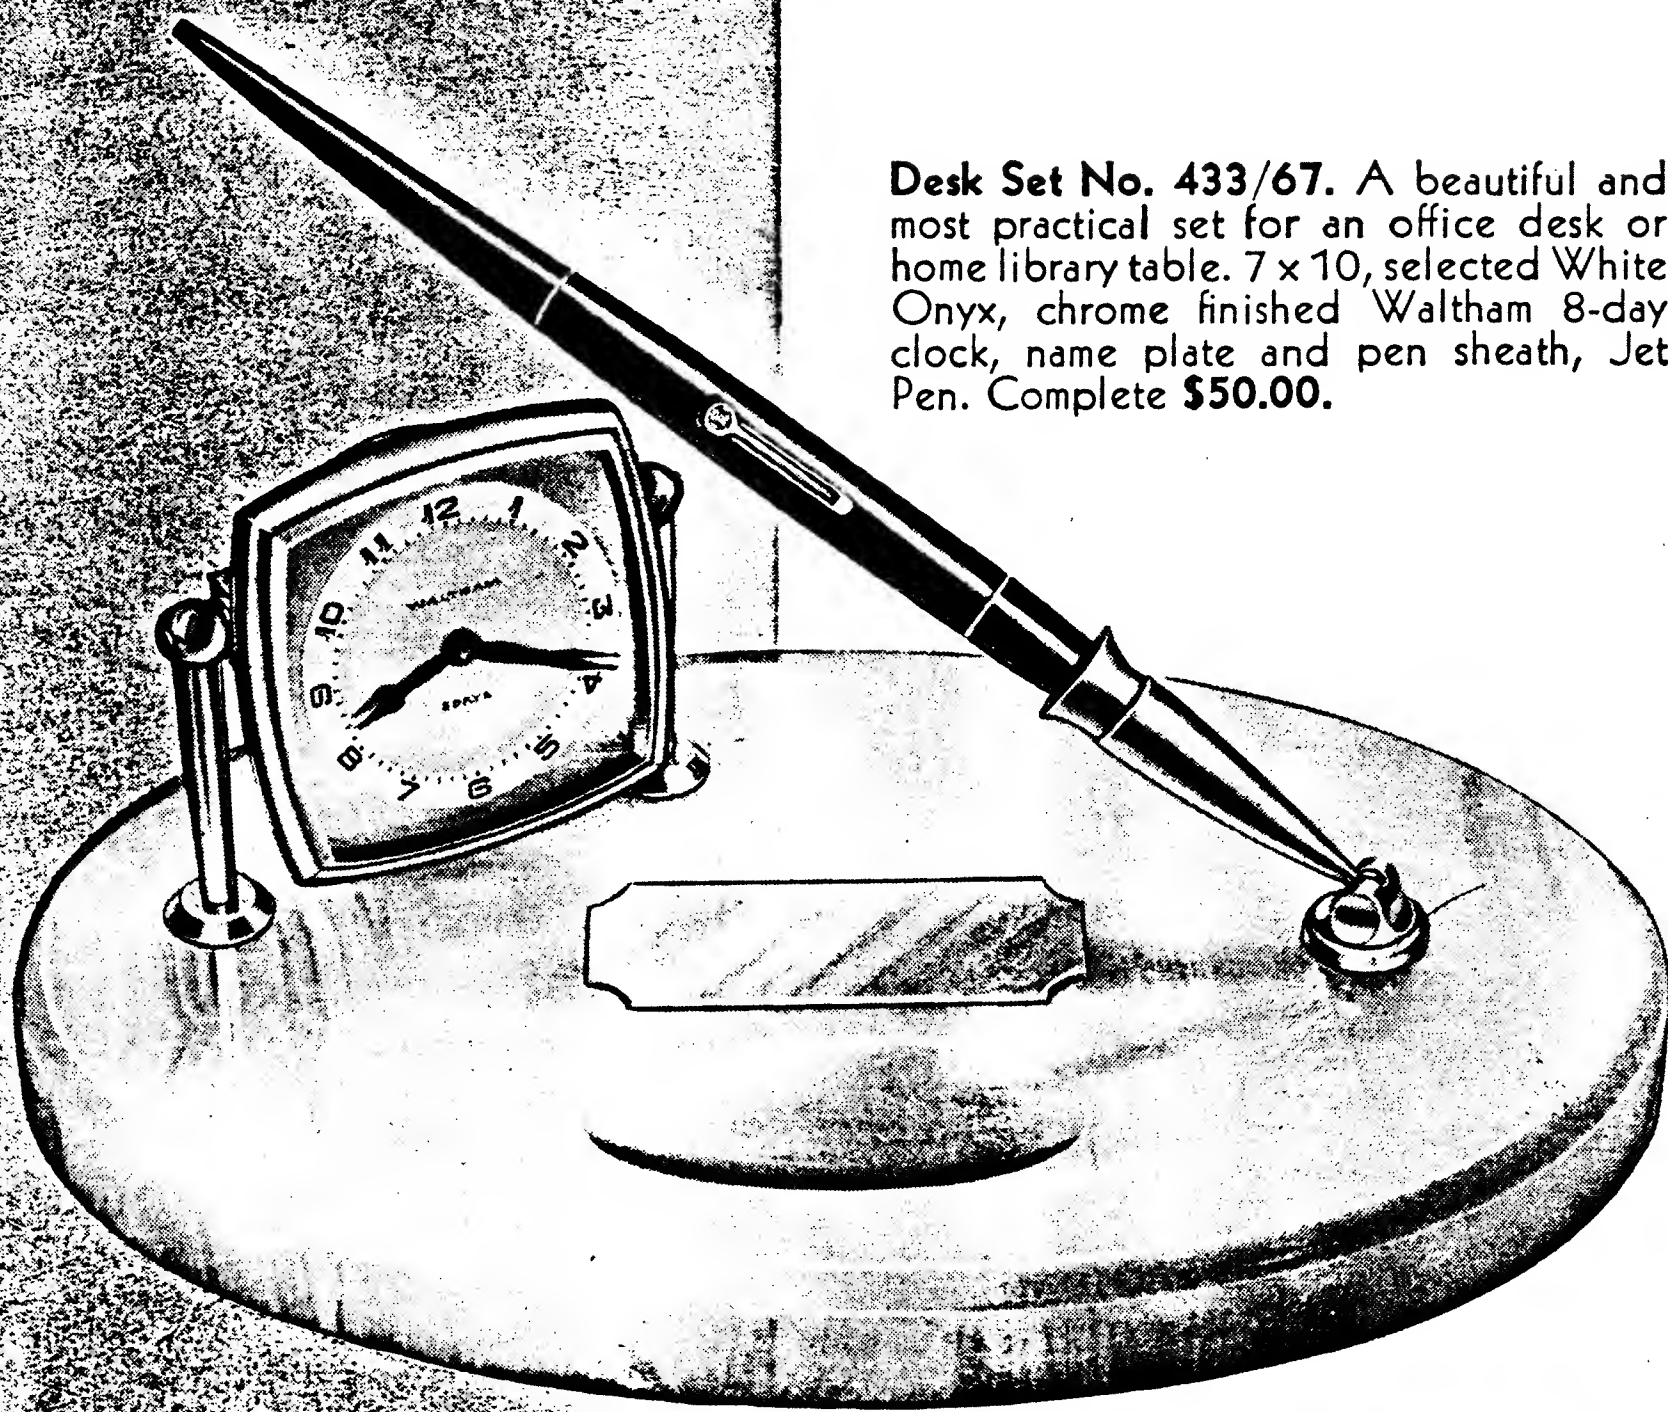

MODERN INTERIORS

Desk Set No. 433/67. A beautiful and most practical set for an office desk or home library table. 7 x 10, selected White Onyx, chrome finished Waltham 8-day clock, name plate and pen sheath, Jet Pen. Complete **$50.00.**

Desk Set No. 418/67. Every desk needs this set with its convenient and always useful calendar. 5 x 8 White Onyx base. Jet enamel turnover perpetual calendar, chrome name plate and sheath, Jet Pen. Complete **$22.00.**