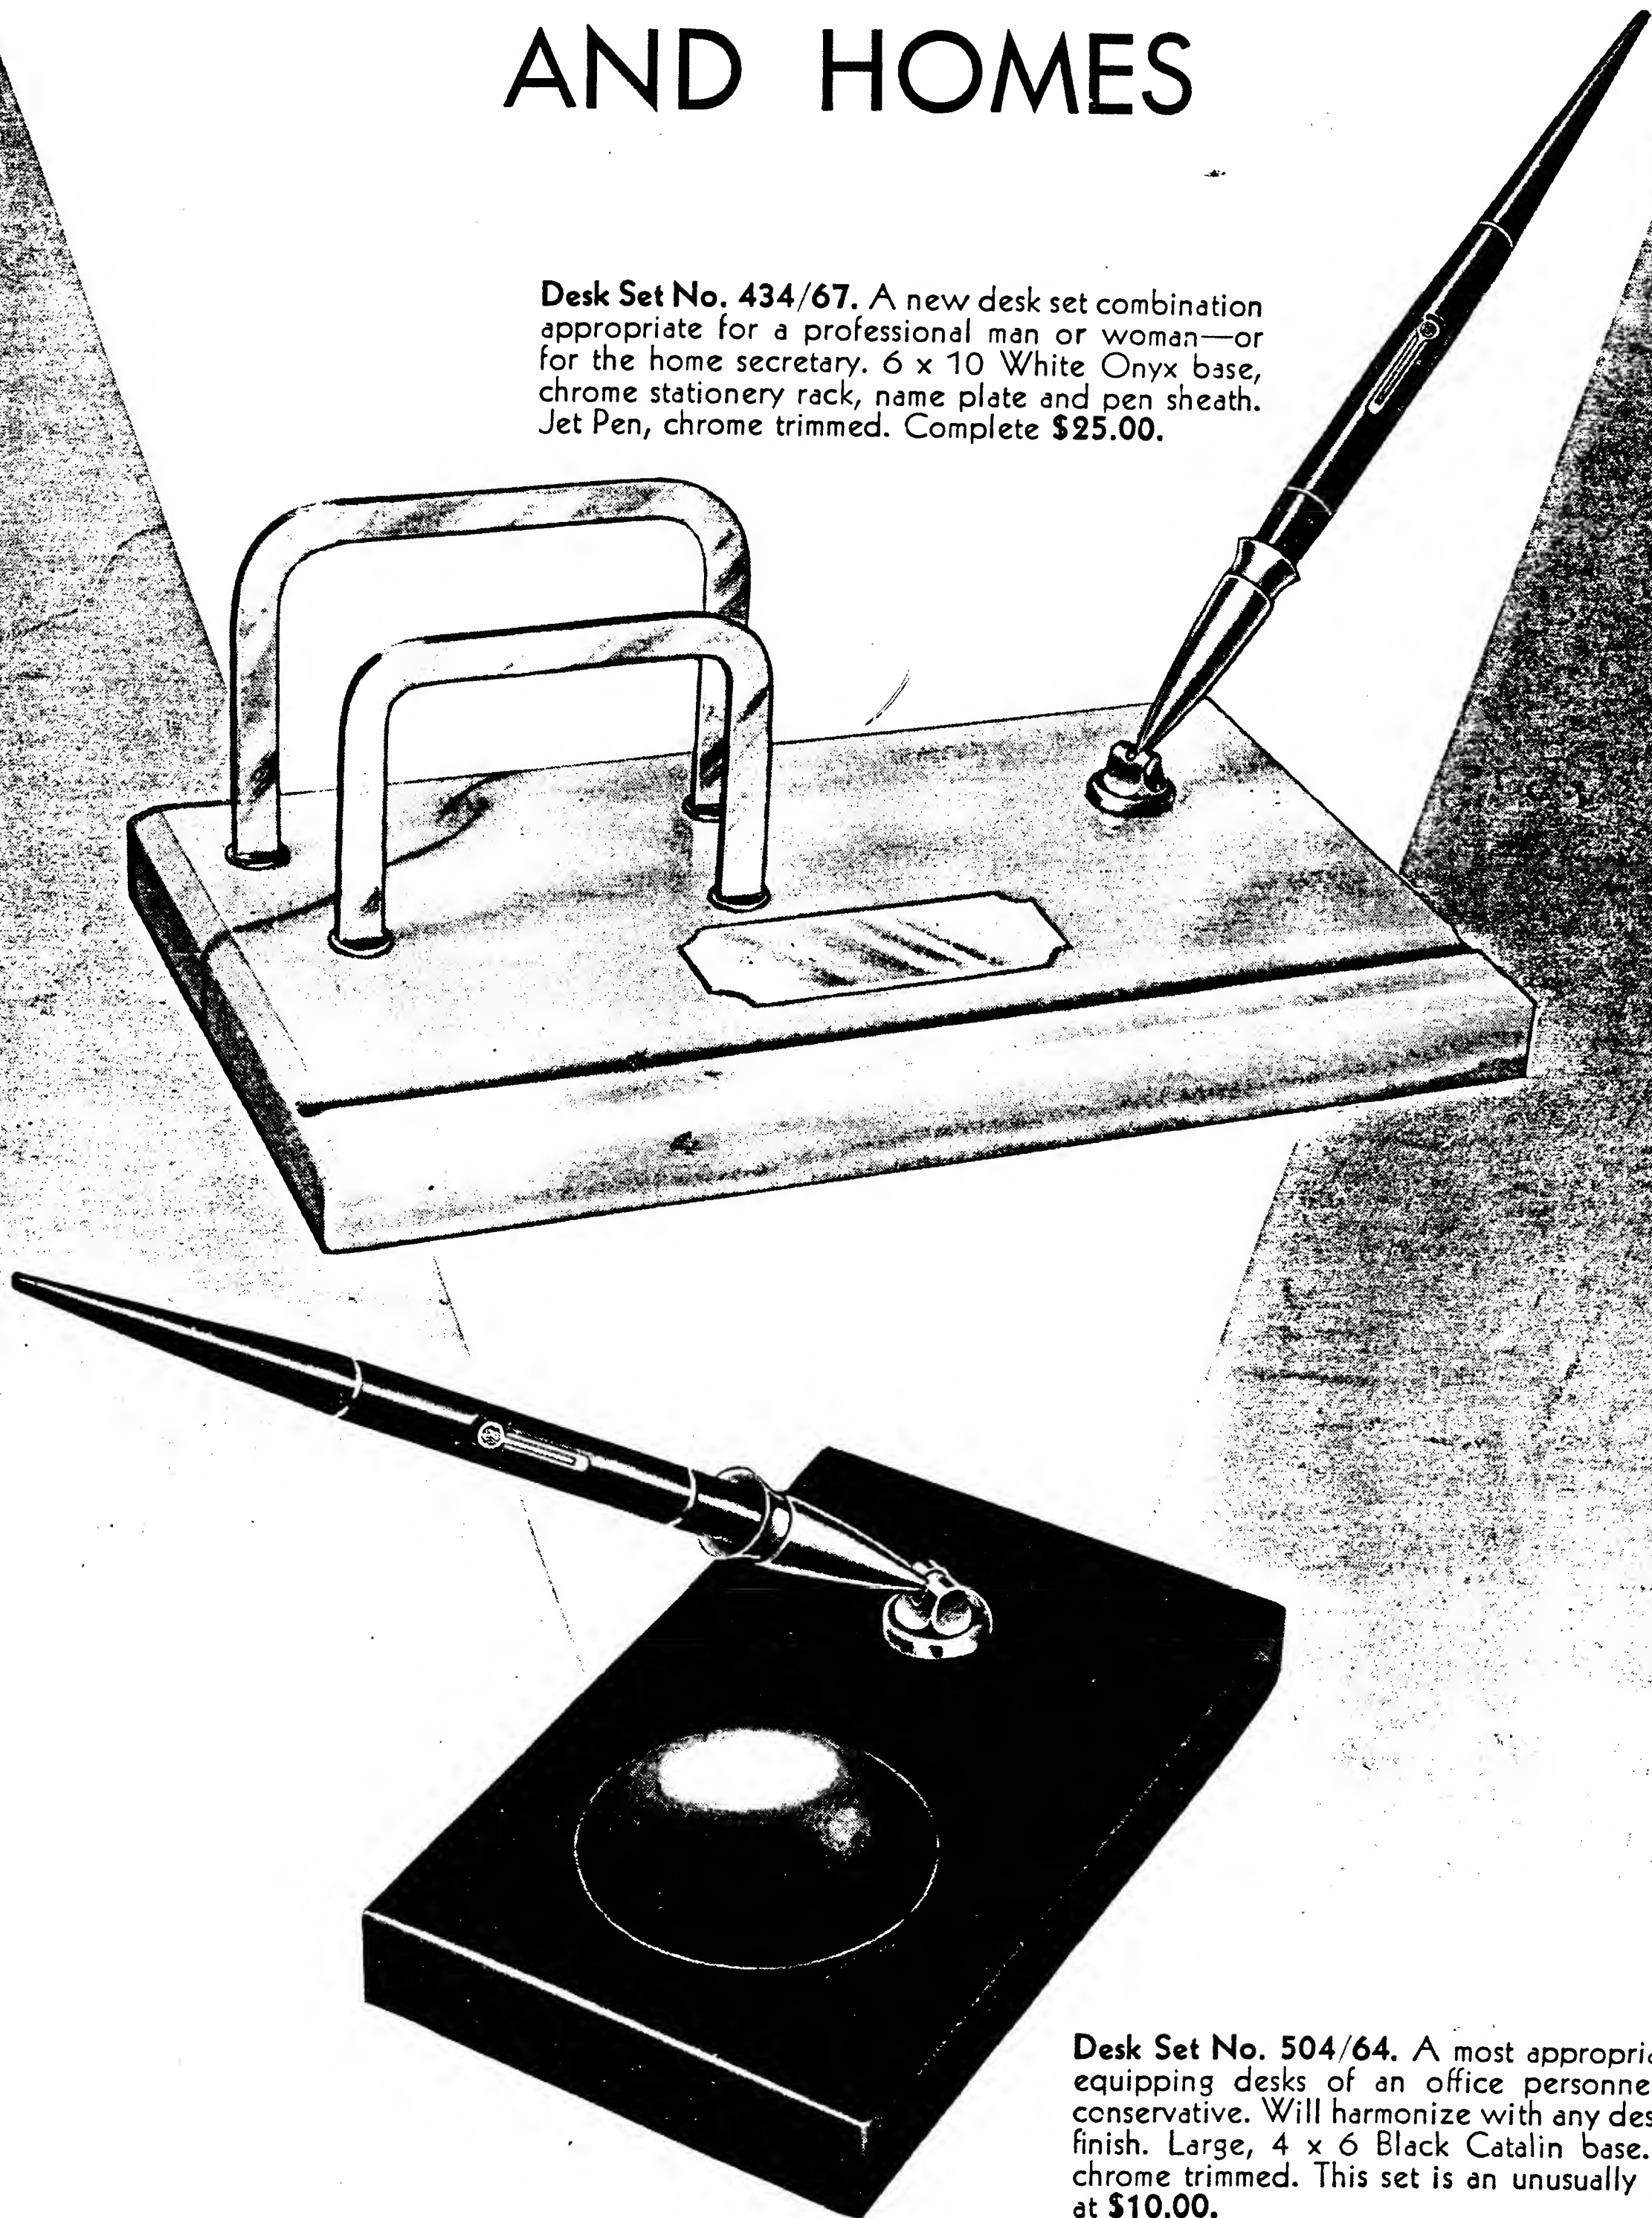

# WATERMAN'S DESK EQUIPMENT for modern BUSINESS OFFICES AND HOMES

**Desk Set No. 434/67.** A new desk set combination appropriate for a professional man or woman—or for the home secretary. 6 x 10 White Onyx base, chrome stationery rack, name plate and pen sheath. Jet Pen, chrome trimmed. Complete \$25.00.

**Desk Set No. 504/64.** A most appropriate set for equipping desks of an office personnel. Useful, conservative. Will harmonize with any desk or table finish. Large, 4 x 6 Black Catalin base. Jet Pen, chrome trimmed. This set is an unusually good buy at \$10.00.