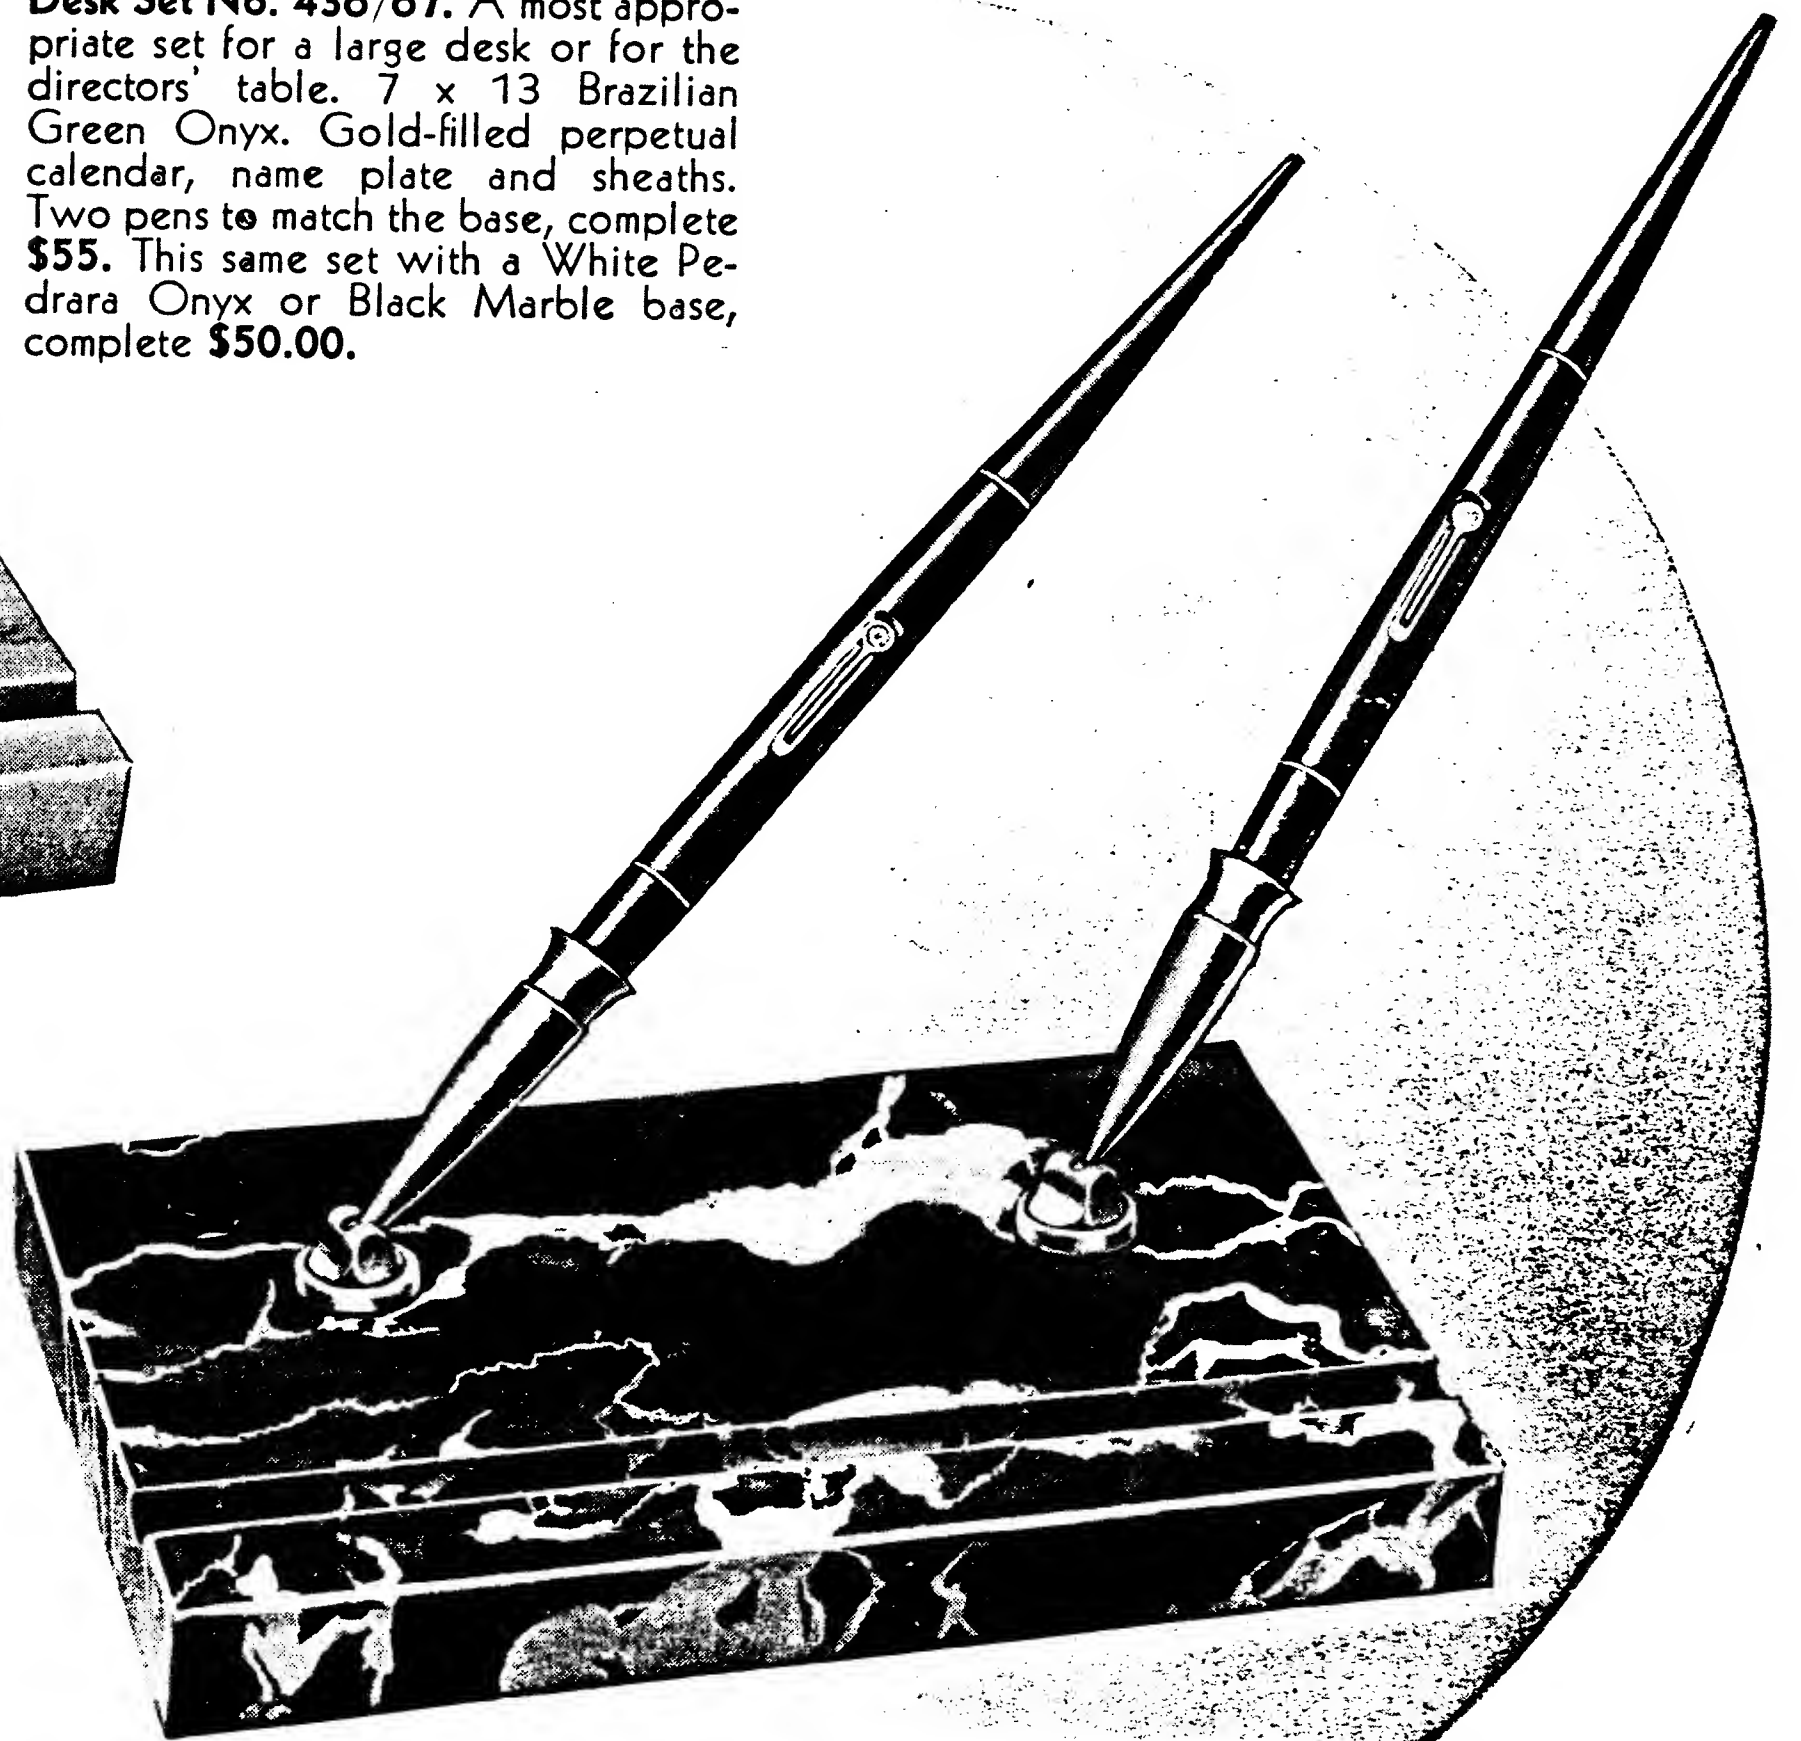

Desk Set No. 307/67